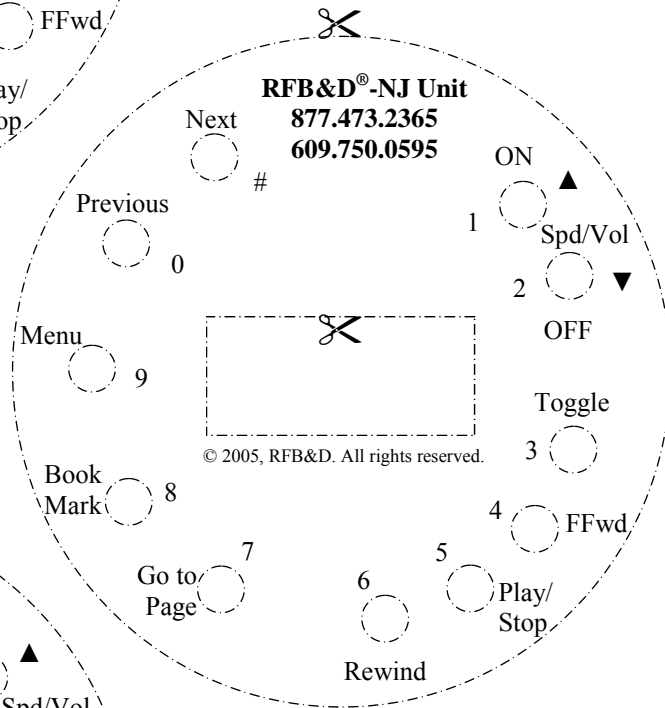

## Victor Reader Vibe Overlay

**RECORDING FOR THE BLIND & DYSLEXIC®**

**New Jersey Unit**  
Educational Outreach Center  
69 Mapleton Road  
Princeton, New Jersey 08540  
Phone 609-750-0595  
Fax 609-750-1838